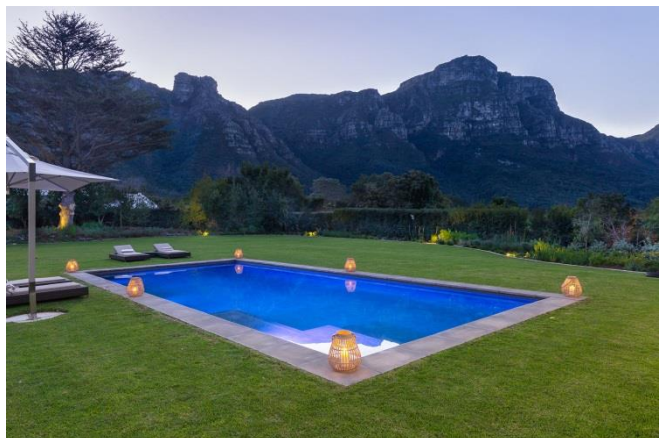

CVC CAPE VILLA COLLECTION

SkyDance – Constantia, Cape Town

Sleeps	12	Pool	Private pool
Bedrooms	6	Views	Mountain and Sea
Bathrooms	6	Beach	± 18km

Summary

SkyDance combines sheer luxury with a relaxing accommodation in a unique atmosphere, set in one of the well-esteemed wine areas in the Cape. Catering to adults and families searching for an urban escape, with all the excitement of Cape Town at hand.

CVC CAPE VILLA COLLECTION

Living

The villa has six luxuriously furnished suites and six private bathrooms. The ground level consists of two bedrooms, inside and outside lounge areas and the kitchen. Each room in Skydance has been tastefully decorated with modern yet classic interiors. The pool room is the heart of the villa and the ultimate home entertainment area. It features a BBQ, glass stackable doors which open up to the garden and pool area, a bar and kitchen counter, TV room and indoor wood-burning fireplace which makes for many fun nights.

CVC CAPE VILLA COLLECTION

Leisure

The villa is located in the middle of Upper Constantia, presumably one of the most beautiful suburbs of Cape Town just 15 minutes away from the vibrant city centre. Find world-renowned wine farms and restaurants on your door step. The gorgeous garden contains many rare plants from the Table Mountain region. Enjoy the large pool overlooking the unique landscape all the way to False Bay.