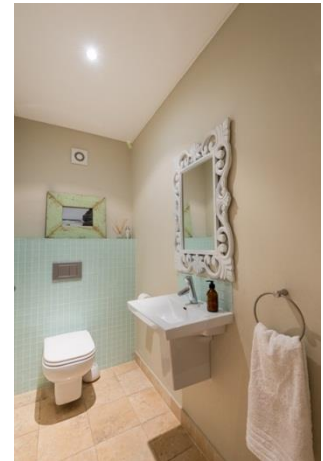

Water's Edge – Lake Michelle, Noordhoek, Cape Town

Sleeps	10	Pool	Private pool
Bedrooms	5	Views	Lake and mountain
Bathrooms	4	Beach	± 5km

Summary

Vacation in luxury and comfort in this stylish home on the lakes. Five bedrooms, stunning lake and mountain views and a private pool. Water's Edge is a dream holiday home.

CVC CAPE VILLA COLLECTION

Living

Light and spacious interiors flow effortlessly to the outdoors. The open plan lounge with fireplace and large windows and doors leads to the dining area and modern fully equipped kitchen. Beautifully finished with contemporary décor and appliances. Separate TV lounge with large TV and media streaming facilities.

CVC CAPE VILLA COLLECTION

Leisure

Situated on the edge of Lake Michelle, this beautiful home offers an array of leisure options; swimming or paddling on the lake, relaxing on a sun lounger beside the pool in the centre courtyard, walking within the estate to enjoy the abundant bird life or taking a short drive to the pristine beach for swimming, surfing and spectacular sunsets. Table tennis and TV games provide ample indoor entertainment for days at home.

CVC CAPE VILLA COLLECTION

Bedrooms & Bathrooms

Bedroom 1	King size bed, door to balcony, lake and mountain views, upstairs in separate wing. En-suite bathroom.
Bedroom 2	King size bed, garden view, downstairs. En-suite bathroom.
Bedroom 3	Double size bed, garden view, upstairs. En-suite bathroom.
Bedroom 4	Double bed, garden and lake views, upstairs.
Bedroom 5	2 x single beds (can be made up as King on request), lake view, upstairs. Extra single bed available on special request for children.
Bathroom 1	En-suite to bedroom 1 with bath, shower, double basin, toilet, heated towel rail.
Bathroom 2	En-suite to bedroom 2 with shower, basin, toilet and heated towel rail.
Bathroom 3	En-suite to bedroom 3 with shower, basin, toilet and heated towel rail.
Bathroom 4	Services bedroom 4 and 5 with bath, shower, basin, toilet and heated towel rail.
Other	Guest toilet