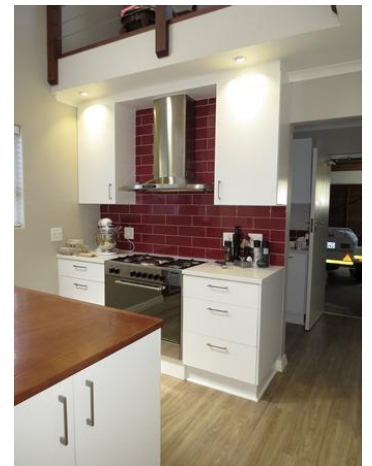

CVC CAPE VILLA COLLECTION