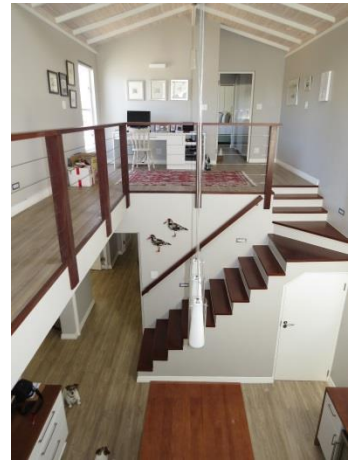

CVC CAPE VILLA COLLECTION

Features and Facilities

Kitchen/Catering: Gas hob-electric oven / Fridge-Freezer / Microwave Oven / Kettle / Toaster / Coffee maker / Dishwasher / Separate scullery	Laundry Facilities: Washing machine / Tumble drier / Ironing board and Iron / Clothes line
Indoor: Dining seating for 8 / TV Lounge / Heaters / Fans / Fireplace / Bed Linen / Towels	Media: TV / DStv (satellite channels) Wi-Fi (Fibreline - Uncapped) / Media Streaming
Outdoor: Swimming pool 6m x 3m / Solar Heated / Outdoor seating / Outdoor dining / Beach Towels / BBQ Facilities / Gas braai	Children: Books and Toys / No swimming pool safety

Additional Info

Breakage deposit	Applicable – per booking confirmation.
Parking	Garage and off street parking
Security	Security Estate
Meals	No meals included. Self-catering only.

Servicing

Weekdays	Cleaning service 5 times per week, Monday-Friday, inclusive in the rate
Public holidays & weekends	Available on request at additional cost
Extra cleaning	Available on request at additional cost
Laundry	Personal laundry is not included
Pool and garden	Serviced once per week