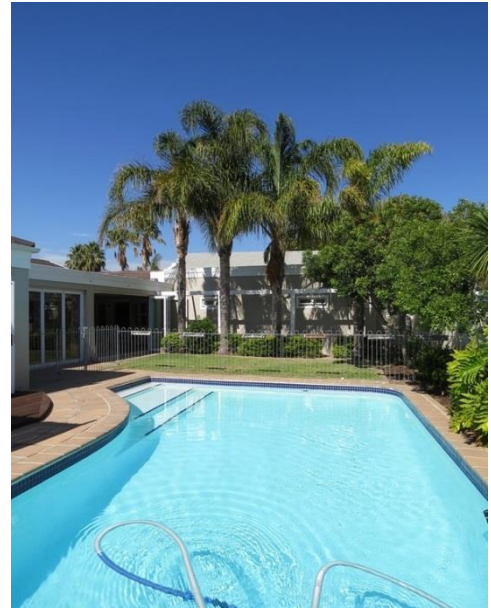

CVC CAPE VILLA COLLECTION

Almond Close – Tokai, Cape Town

| | | | |
|-----------|---|-------|---------------------------|
| Sleeps | 8 | Pool | Solar-heated Private Pool |
| Bedrooms | 4 | Views | Garden and mountain |
| Bathrooms | 3 | Beach | ± 8km |

Summary

This 4 bedroom self-catering villa is situated a stone's throw from Tokai forest. A sparkling, solar-heated pool and lush green garden is a haven for children with a fresh mountain stream flowing through the property, trampoline and jungle gym.

CVC CAPE VILLA COLLECTION

Living

This beautiful, light-filled living area is open plan and spacious. Glass doors easily fold back creating an effortless indoor-outdoor flow to the covered veranda's on both sides. Comfortably furnished and with all the creature comforts you could possibly need in a home from home. Two lounge areas, a fully equipped kitchen and a children's playroom will keep everyone happy.

CVC CAPE VILLA COLLECTION

Leisure

A covered veranda spills onto the pool area for those lazy days lounging around the pool - enjoying great company and good food. The children's playroom and expansive garden provides the perfect opportunity for creative outdoor play and fun. This villa is equipped with two lounge areas and two outdoor verandas - an ideal getaway with ample space.